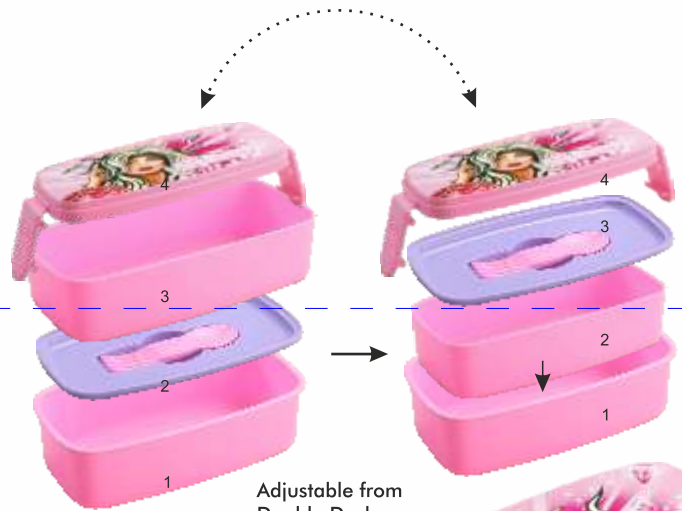

Hy SPACE

Inner Pack - 12
Outer Pack - 216
Basic price - 68
MRP - 170